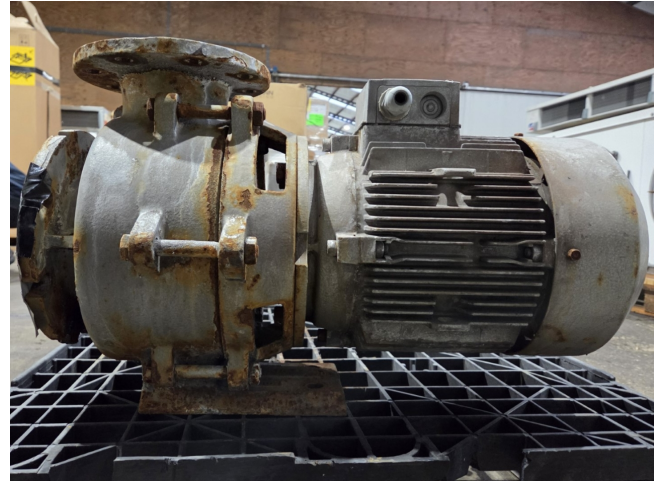

Edur Baltimore

Specifications

Marca	Edur
Tipo	Baltimore
Stock	1

Description

Used Edur Baltimore

Used Edur Baltimore water pump with a electric motor. Dimensions: 630x320x390 mm (LxWxH).